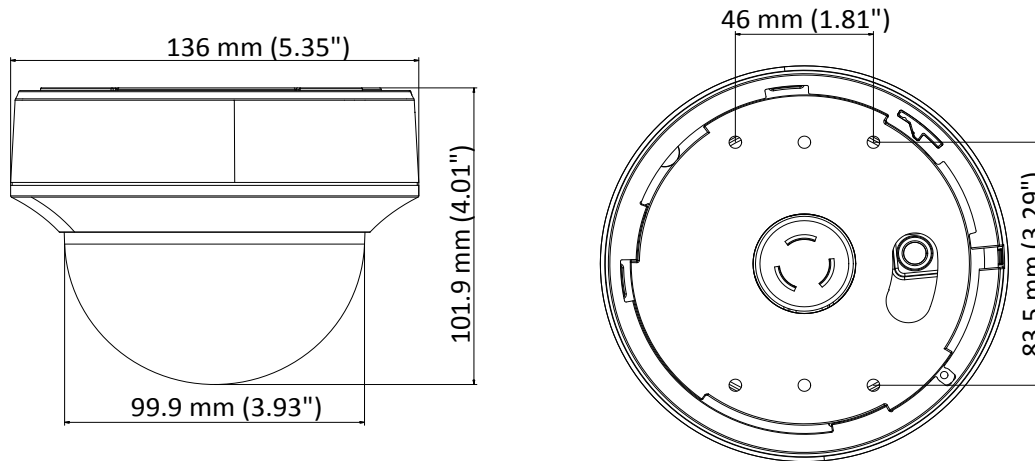

## Specifications

<b>Camera</b>	
Image Sensor	5 MP CMOS image sensor
Effective Pixels	2592 (H) × 1944 (V)
Min. illumination	Color: 0.01 Lux @ (F1.2, AGC ON), 0 Lux with IR
Shutter Time	PAL: 1/25 s to 1/50,000 s NTSC: 1/30 s to 1/50,000 s
Lens	Motorized VF lens; 2.8 to 12 mm
Horizontal Field of View	27.7° to 86.8° (2.8 to 12 mm)
Lens Mount	φ14
Day & Night	ICR
Angle Adjustment	Pan: 0° to 355°; Tilt: 0° to 75°; Rotate: 0° to 355°
Synchronization	Internal synchronization
Video Frame Rate	2592 × 1944 @ 20fps
HD Video Output	1 HD analog output
<b>Menu</b>	
AGC	Support
D/N Mode	Auto/Color/BW (Black and White)
White Balance	ATW/MWB
BLC	Support
Language	English, Chinese
Functions	Brightness, Sharpness, Digital noise reduction, Mirror, Bad pixel correction, Smart IR
<b>General</b>	
Operating Conditions	-40 °C to 60 °C (-40 °F to 140 °F), humidity: 90% or less (non-condensation)
Power Supply	12 VDC ± 20% -A: 12 VDC ± 20% 24 VAC ± 20%
Power Consumption	Max. 4.5 W -A: Max. 6.5 W
Protection Level	IP65
IR Range	Up to 30 m
Communication	Up the coax, Protocol: HIKVISION-C (TVI output)
Dimensions	Φ 136 mm × 102 mm (Φ 5.35" × 4.02")
Weight	Approx. 600 g (1.32 lb.)

## Dimensions